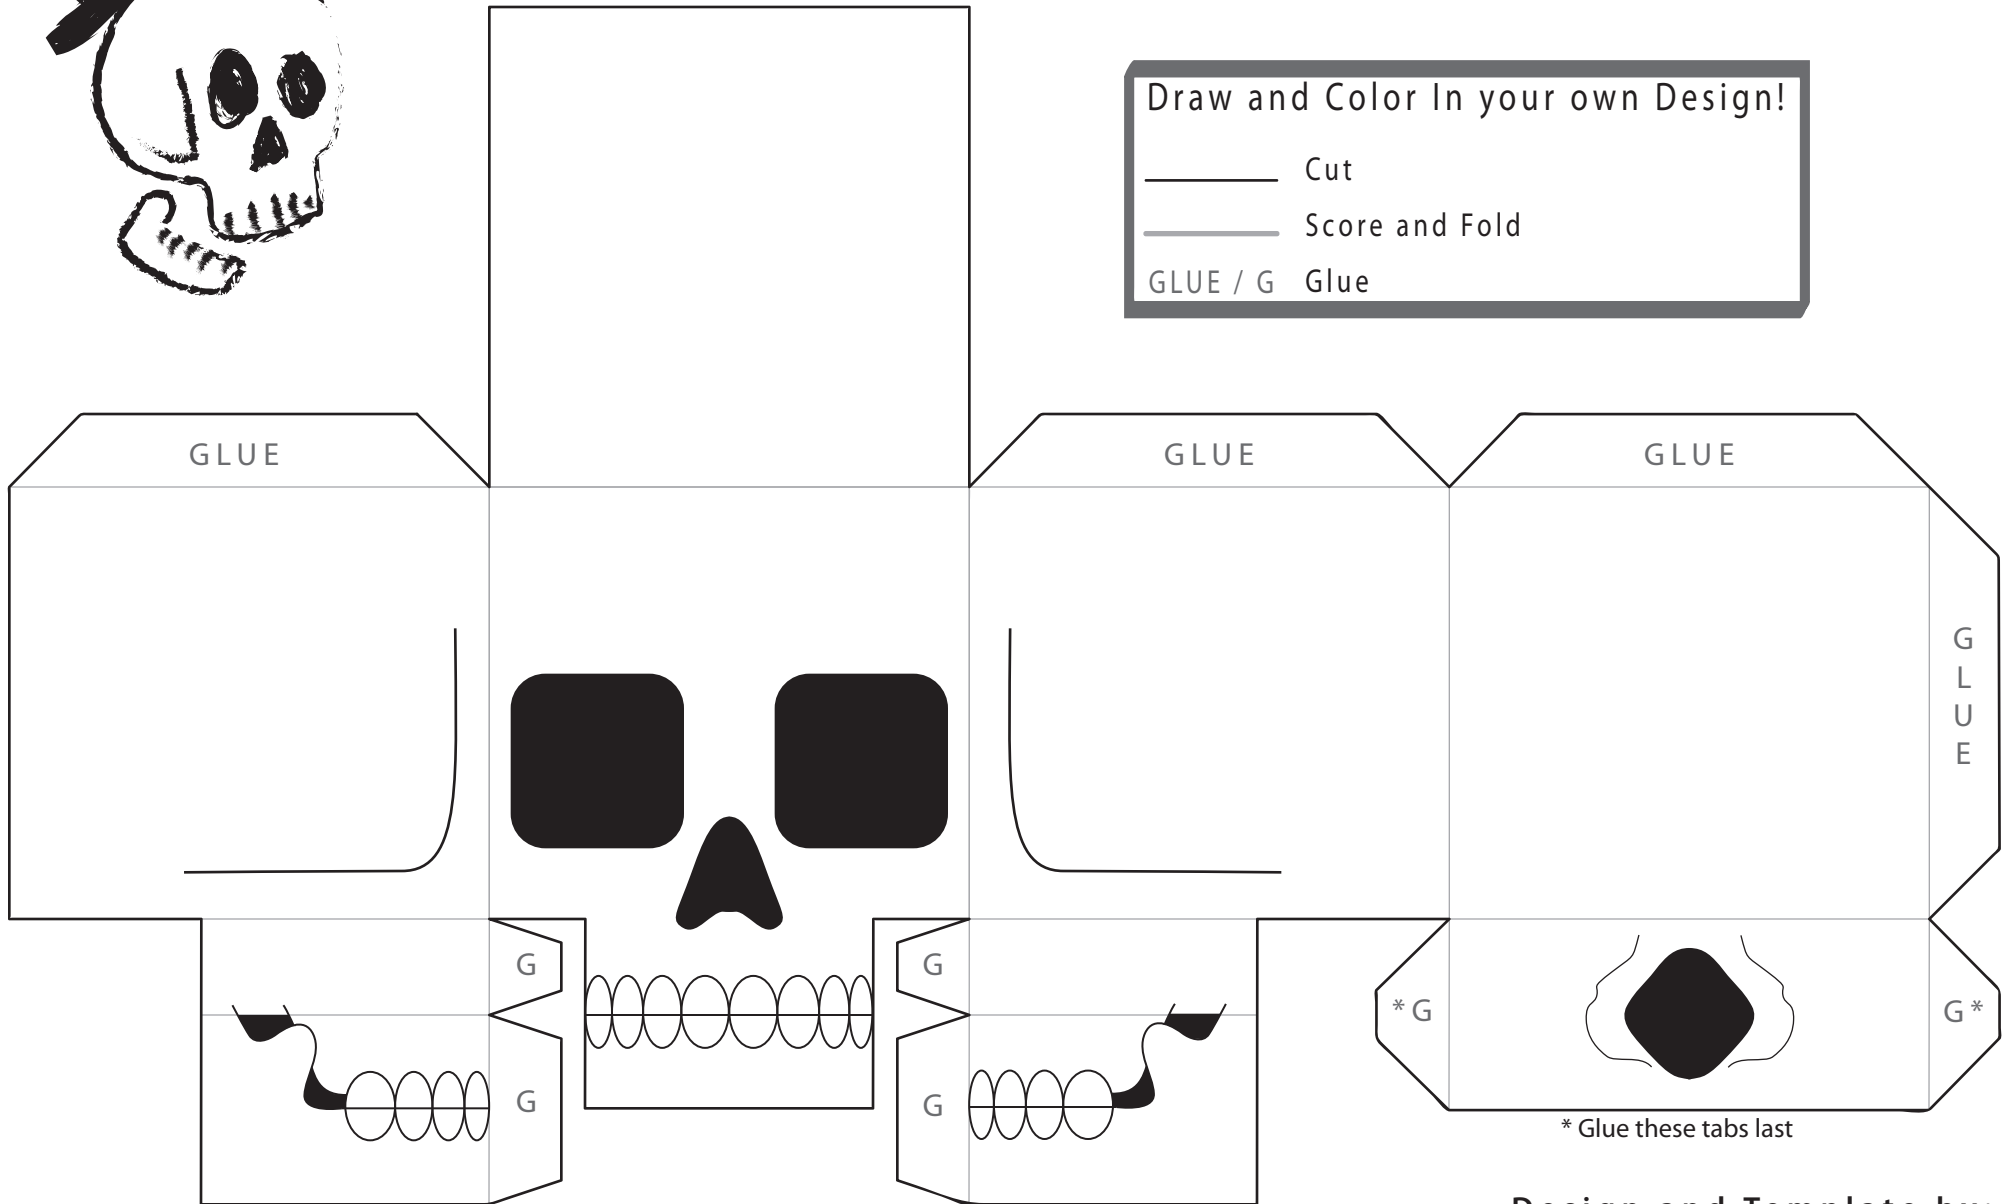

Make Your Own

Día de los Muertos

Paper Skull

Draw and Color In your own Design!

- Cut
- Score and Fold
- GLUE / G Glue

Don't forget to write your name in the bottom section (where the spinal chord should start)

* Glue these tabs last

Design and Template by:
Hector Hernandez
maestrohernandez.com